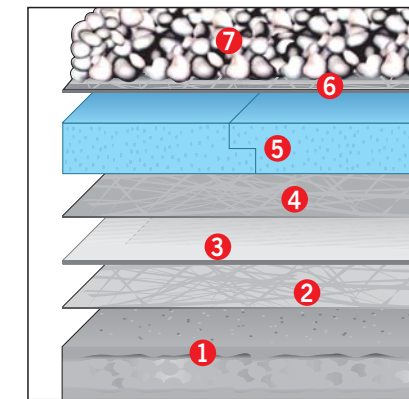

Waterproofing roof system

The TEXSALON product range consists of synthetic waterproofing membranes based on thermoplastic polyolefin (TPO), together with the necessary accessories for its installation. The advanced polymerization process allows the obtainment of highly durable uniform films (both reinforced and un-reinforced).

Examples of waterproofing systems

For further information see www.texsasynthetics.com

Non - Trafficable metal deck Mechanically fastened exposed membrane

1. Metal sheet support.
2. Thermal Insulation Aisladeck.
3. Waterproofing membrane TEXSALON MP.

Non-Trafficable flat roof Mechanically fastened exposed membrane

1. Concrete substrate and slope formation.
2. Thermal Insulation Aisladeck.
3. Waterproofing membrane TEXSALON MP.

Non-Trafficable flat roof Rounded gravel

1. Concrete substrate and slope formation.
2. Geotextile Separating layer Rooftex 300.
3. Waterproofing membrane TEXSALON MP.
4. Separating layer Rooftex 150.
5. Thermal insulation Roofmate SL.
6. Geotextile Separating layer Rooftex 300.
7. Rounded gravel.