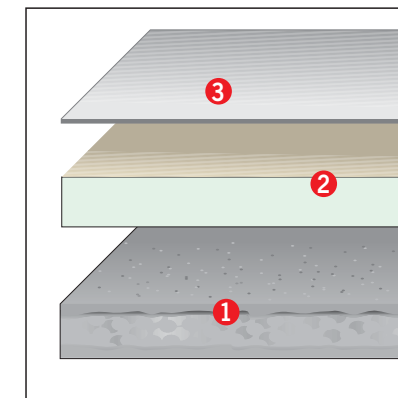

Waterproofing roof system

The TEXSALON product range consists of synthetic waterproofing membranes based on thermoplastic polyolefin (TPO), together with the necessary accessories for its installation. The advanced polymerization process allows the obtainment of highly durable uniform films (both reinforced and un-reinforced).

Examples of waterproofing systems

For further information see www.texsasynthetics.com

Non - Trafficable metal deck Mechanically fastened exposed membrane

1. Metal sheet support.
2. Thermal Insulation Aisladeck.
3. Waterproofing membrane TEXSALON MP.

Non-Trafficable flat roof Mechanically fastened exposed membrane

1. Concrete substrate and slope formation.
2. Thermal Insulation Aisladeck.
3. Waterproofing membrane TEXSALON MP.

Non-Trafficable flat roof Rounded gravel

1. Concrete substrate and slope formation.
2. Geotextile Separating layer Rooftex 300.
3. Waterproofing membrane TEXSALON MP.
4. Separating layer Rooftex 150.
5. Thermal insulation Roofmate SL.
6. Geotextile Separating layer Rooftex 300.
7. Rounded gravel.