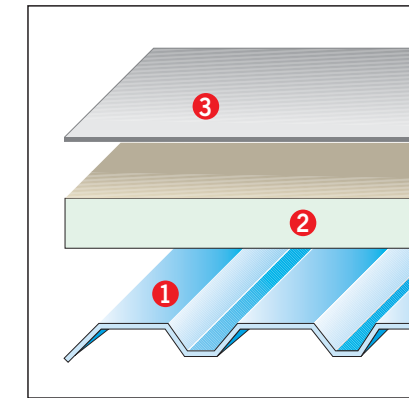

Waterproofing roof system

The TEXSALON product range consists of synthetic waterproofing membranes based on thermoplastic polyolefin (TPO), together with the necessary accessories for its installation. The advanced polymerization process allows the obtainment of highly durable uniform films (both reinforced and un-reinforced).

Examples of waterproofing systems

For further information see www.texsasynthetics.com

Non - Trafficable metal deck Mechanically fastened exposed membrane

1. Metal sheet support.
2. Thermal Insulation Aisladeck.
3. Waterproofing membrane TEXSALON MP.

Non-Trafficable flat roof Mechanically fastened exposed membrane

1. Concrete substrate and slope formation.
2. Thermal Insulation Aisladeck.
3. Waterproofing membrane TEXSALON MP.

Non-Trafficable flat roof Rounded gravel